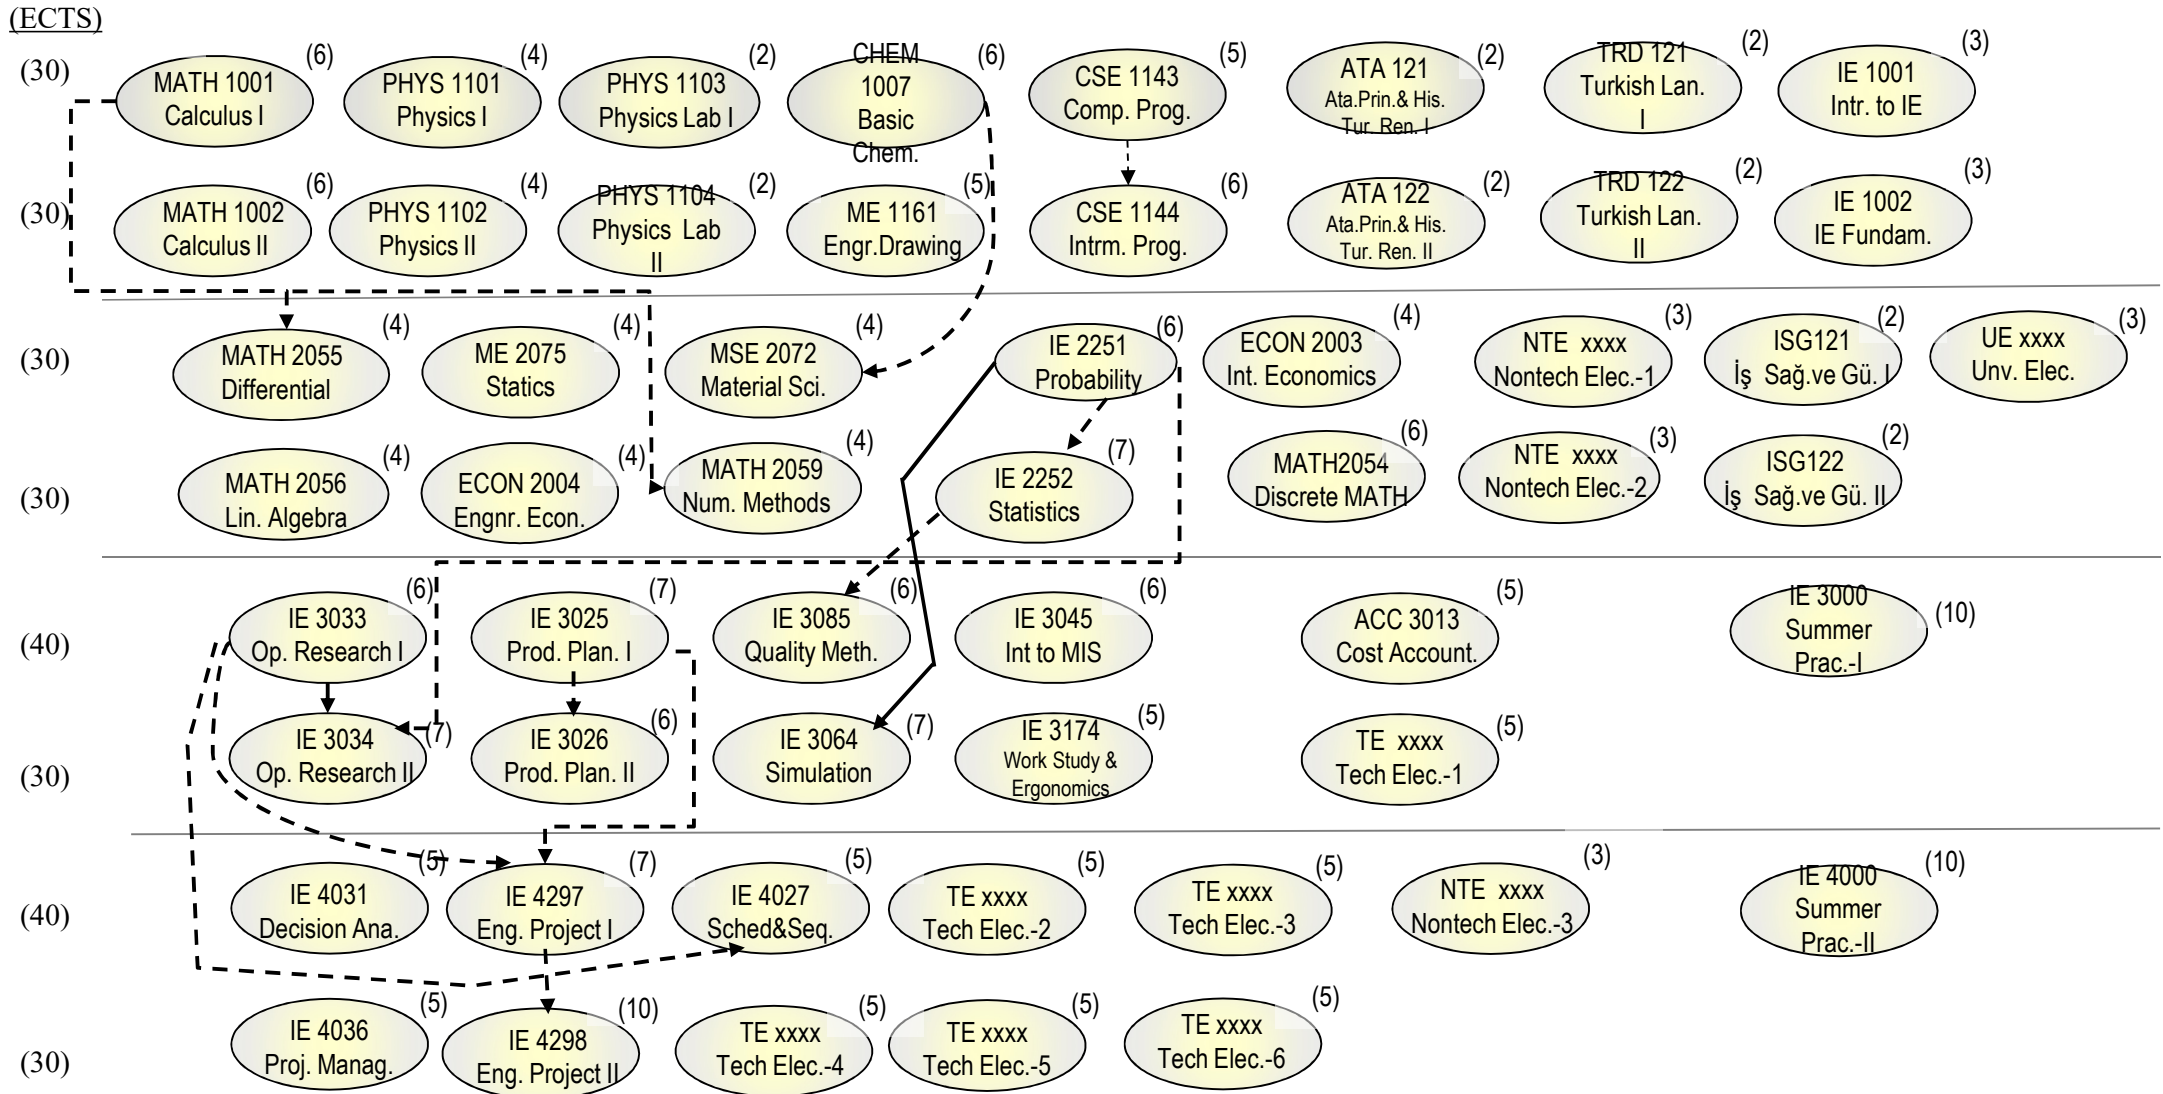

Marmara University – Faculty of Engineering  
 Department of Industrial Engineering – Prerequisite Tree (2023)

Notes:

Revision: 14 July 2023